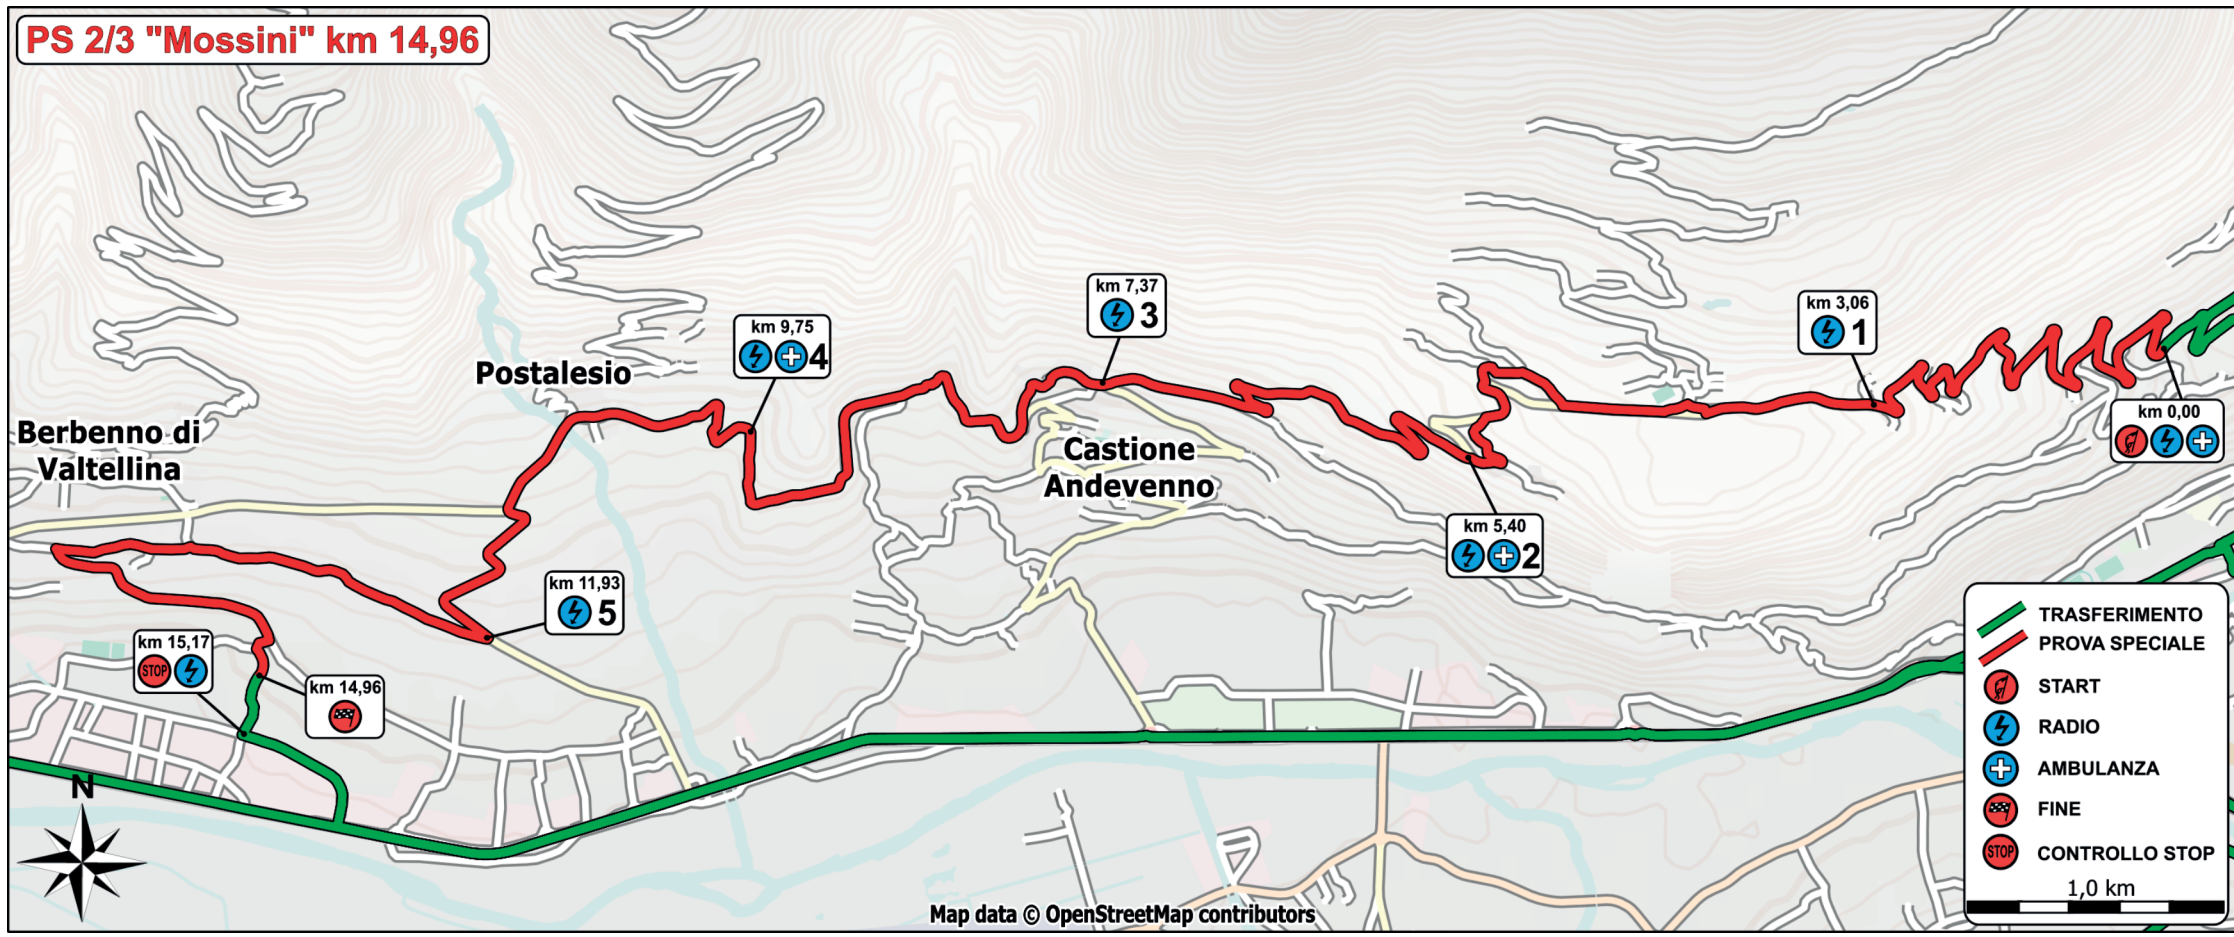

PS 2/3 "Mossini" km 14,96

Map data © OpenStreetMap contributors